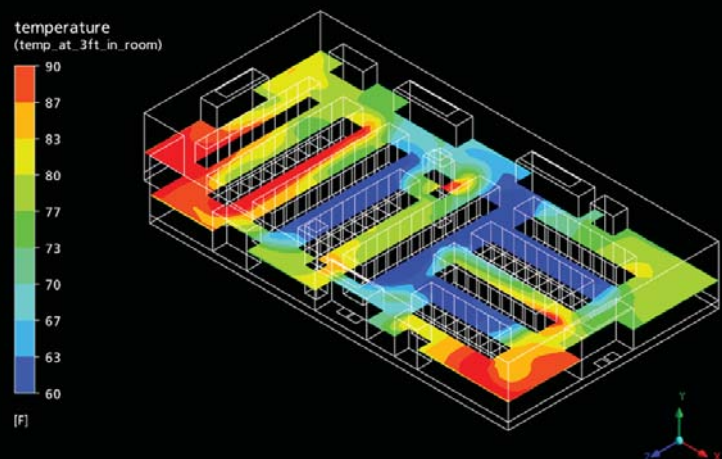

EEC's data center experts will:

- Configure service modules to provide an assessment package tailored to your business needs
- Establish a power and cooling capability baseline
- Provide utilization information relative to critical infrastructure capacity
- Note data center electrical and mechanical equipment operating conditions
- Review critical infrastructure maintenance programs
- Identify cooling inefficiencies and offer energy savings opportunities
- Deliver a comprehensive report that provides solution options to data center inadequacies as well as strategies to extend data center service life.

The image on the left indicates 89 degree rack inlet. Cause: Recirculation of hot air due to lack of blanking panels.

The image below is a CFD analysis of room temperatures at three (3) feet in the room.